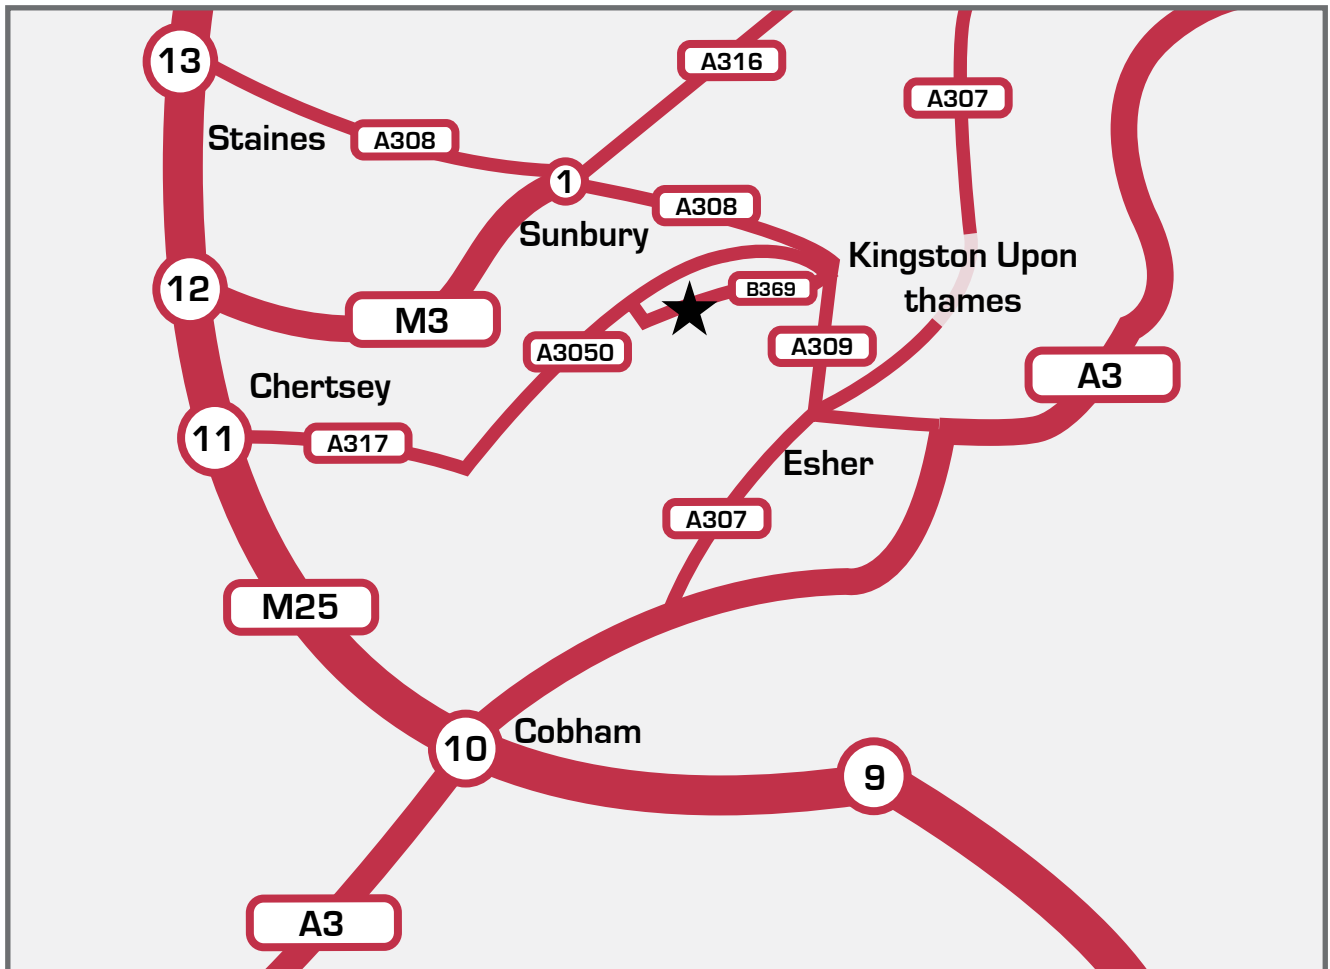

SOUND ASSOCIATES
PROJECTION | SOUND | CINEMA | DIGITAL

Greater London Map

Keeble House
81 Island Farm Rd
West Molesey
Surrey KT8 2SA

Tel: 020 8939 5900
Fax: 020 8939 5901