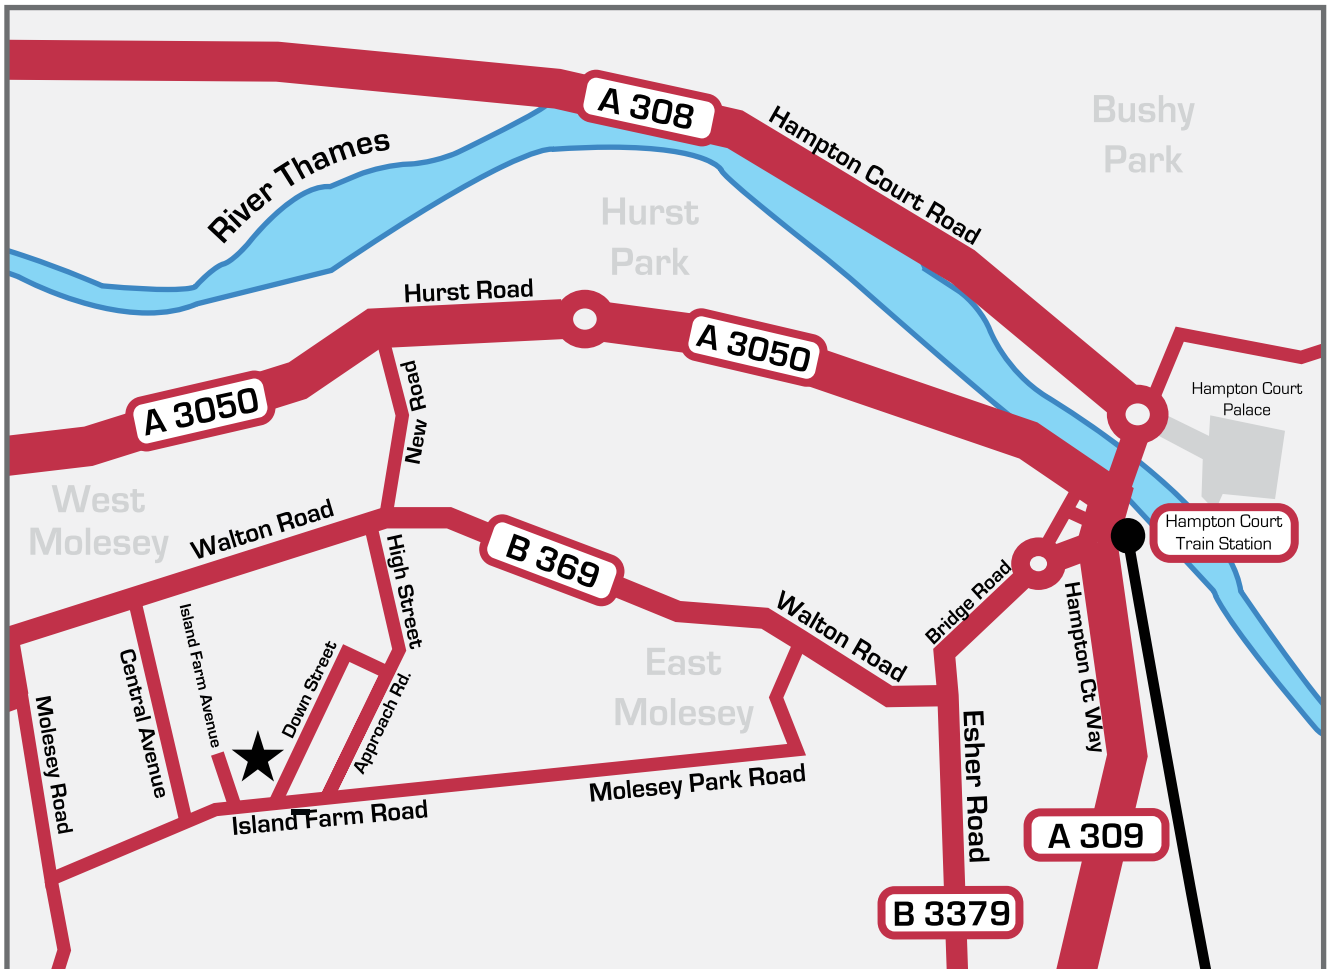

SOUND ASSOCIATES
PROJECTION | SOUND | CINEMA | DIGITAL

Local Area Map

Keeble House
81 Island Farm Rd
West Molesey
Surrey KT8 2SA

Tel: 020 8939 5900
Fax: 020 8939 5901